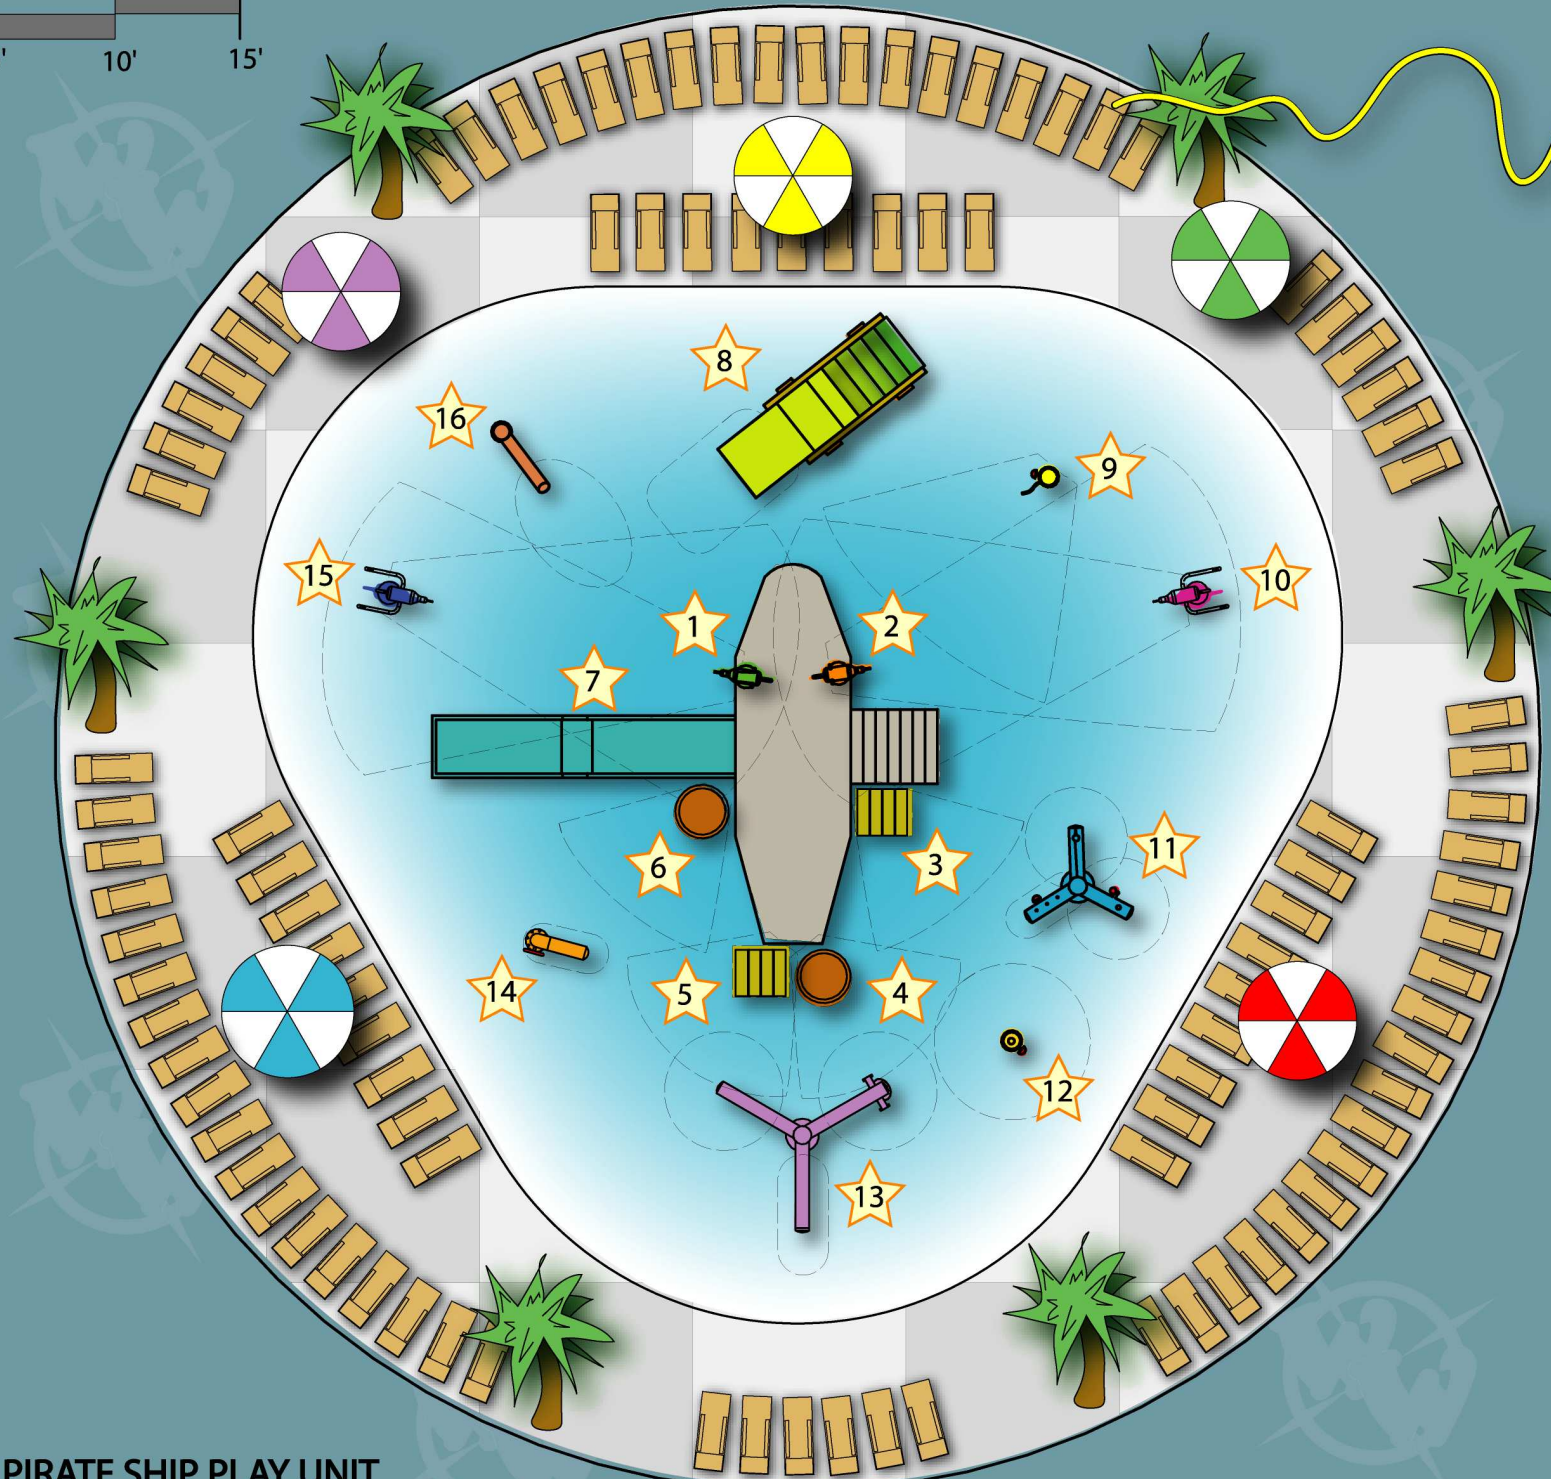

Marlin Series

Thrilling Spraygrounds

Kiddie Water Blaster

LOOSE HOSE

PIRATE SHIP

Elevated Kiddie Blaster

TRIPLE ARM FUN TREE

PIRATE SHIP PLAY UNIT

- | | | |
|------------------------|----------------------------|------------------------|
| 1 KIDDIE WATER BLASTER | 8 LIL' SLIDE | 12 SPIDER SPRAYER |
| 2 KIDDIE WATER BLASTER | 9 LOOSE HOSE | 13 TRIPLE ARM FUN TREE |
| 3 SURPRISE CRATE | 10 ELEVATED KIDDIE BLASTER | ARCH JETS |
| 4 SURPRISE BARREL | 11 TRIPLE ARM TOADSTOOL | DOWN JETS |
| 5 SURPRISE CRATE | UP JETS | PIPE FALLS |
| 6 SURPRISE BARREL | UMBRELLA SPRAYER | |
| 7 BODY SLIDE | SPIDER SPRAYER | |
| | 14 UP JETS | |
| | 15 ELEVATED KIDDIE BLASTER | |
| | 16 PIPE FALLS | |