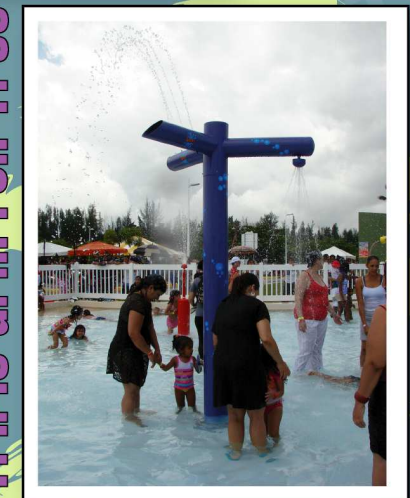

Marlin Series

Thrilling Spraygrounds

Kiddie Water Blaster

LOOSE HOSE

PIRATE SHIP

Elevated Kiddie Blaster

TRIPLE ARM FUN TREE

PIRATE SHIP PLAY UNIT

- | | | |
|------------------------|----------------------------|------------------------|
| 1 KIDDIE WATER BLASTER | 8 LIL' SLIDE | 12 SPIDER SPRAYER |
| 2 KIDDIE WATER BLASTER | 9 LOOSE HOSE | 13 TRIPLE ARM FUN TREE |
| 3 SURPRISE CRATE | 10 ELEVATED KIDDIE BLASTER | ARCH JETS |
| 4 SURPRISE BARREL | 11 TRIPLE ARM TOADSTOOL | DOWN JETS |
| 5 SURPRISE CRATE | UP JETS | PIPE FALLS |
| 6 SURPRISE BARREL | UMBRELLA SPRAYER | |
| 7 BODY SLIDE | SPIDER SPRAYER | |
| | 14 UP JETS | |
| | 15 ELEVATED KIDDIE BLASTER | |
| | 16 PIPE FALLS | |