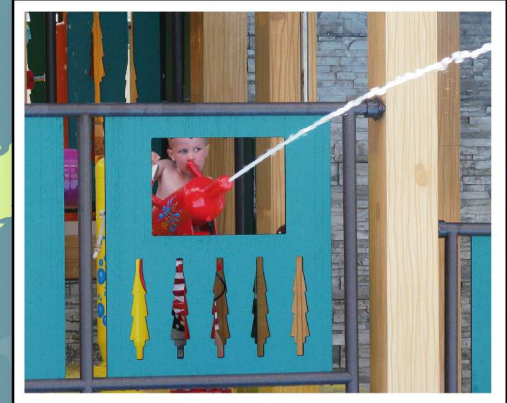

Marlin Series

Thrilling Spraygrounds

Kiddie Water Blaster

LOOSE HOSE

PIRATE SHIP

Elevated Kiddie Blaster

TRIPLE ARM FUN TREE

PIRATE SHIP PLAY UNIT

- | | | |
|------------------------|----------------------------|------------------------|
| 1 KIDDIE WATER BLASTER | 8 LIL' SLIDE | 12 SPIDER SPRAYER |
| 2 KIDDIE WATER BLASTER | 9 LOOSE HOSE | 13 TRIPLE ARM FUN TREE |
| 3 SURPRISE CRATE | 10 ELEVATED KIDDIE BLASTER | ARCH JETS |
| 4 SURPRISE BARREL | 11 TRIPLE ARM TOADSTOOL | DOWN JETS |
| 5 SURPRISE CRATE | UP JETS | PIPE FALLS |
| 6 SURPRISE BARREL | UMBRELLA SPRAYER | |
| 7 BODY SLIDE | SPIDER SPRAYER | |
| | 14 UP JETS | |
| | 15 ELEVATED KIDDIE BLASTER | |
| | 16 PIPE FALLS | |