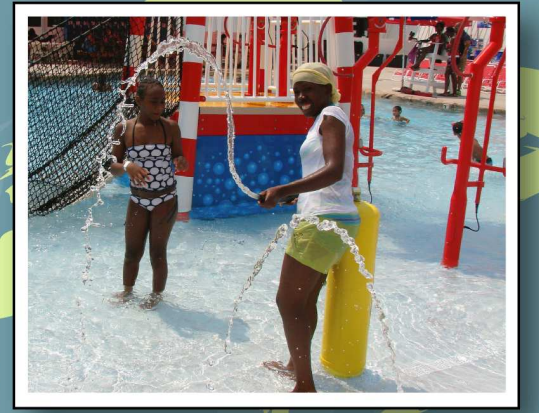

Marlin Series

Thrilling Spraygrounds

Kiddie Water Blaster

LOOSE HOSE

PIRATE SHIP

Elevated Kiddie Blaster

TRIPLE ARM FUN TREE

PIRATE SHIP PLAY UNIT

- | | | |
|------------------------|----------------------------|------------------------|
| 1 KIDDIE WATER BLASTER | 8 LIL' SLIDE | 12 SPIDER SPRAYER |
| 2 KIDDIE WATER BLASTER | 9 LOOSE HOSE | 13 TRIPLE ARM FUN TREE |
| 3 SURPRISE CRATE | 10 ELEVATED KIDDIE BLASTER | ARCH JETS |
| 4 SURPRISE BARREL | 11 TRIPLE ARM TOADSTOOL | DOWN JETS |
| 5 SURPRISE CRATE | UP JETS | PIPE FALLS |
| 6 SURPRISE BARREL | UMBRELLA SPRAYER | |
| 7 BODY SLIDE | SPIDER SPRAYER | |
| | 14 UP JETS | |
| | 15 ELEVATED KIDDIE BLASTER | |
| | 16 PIPE FALLS | |