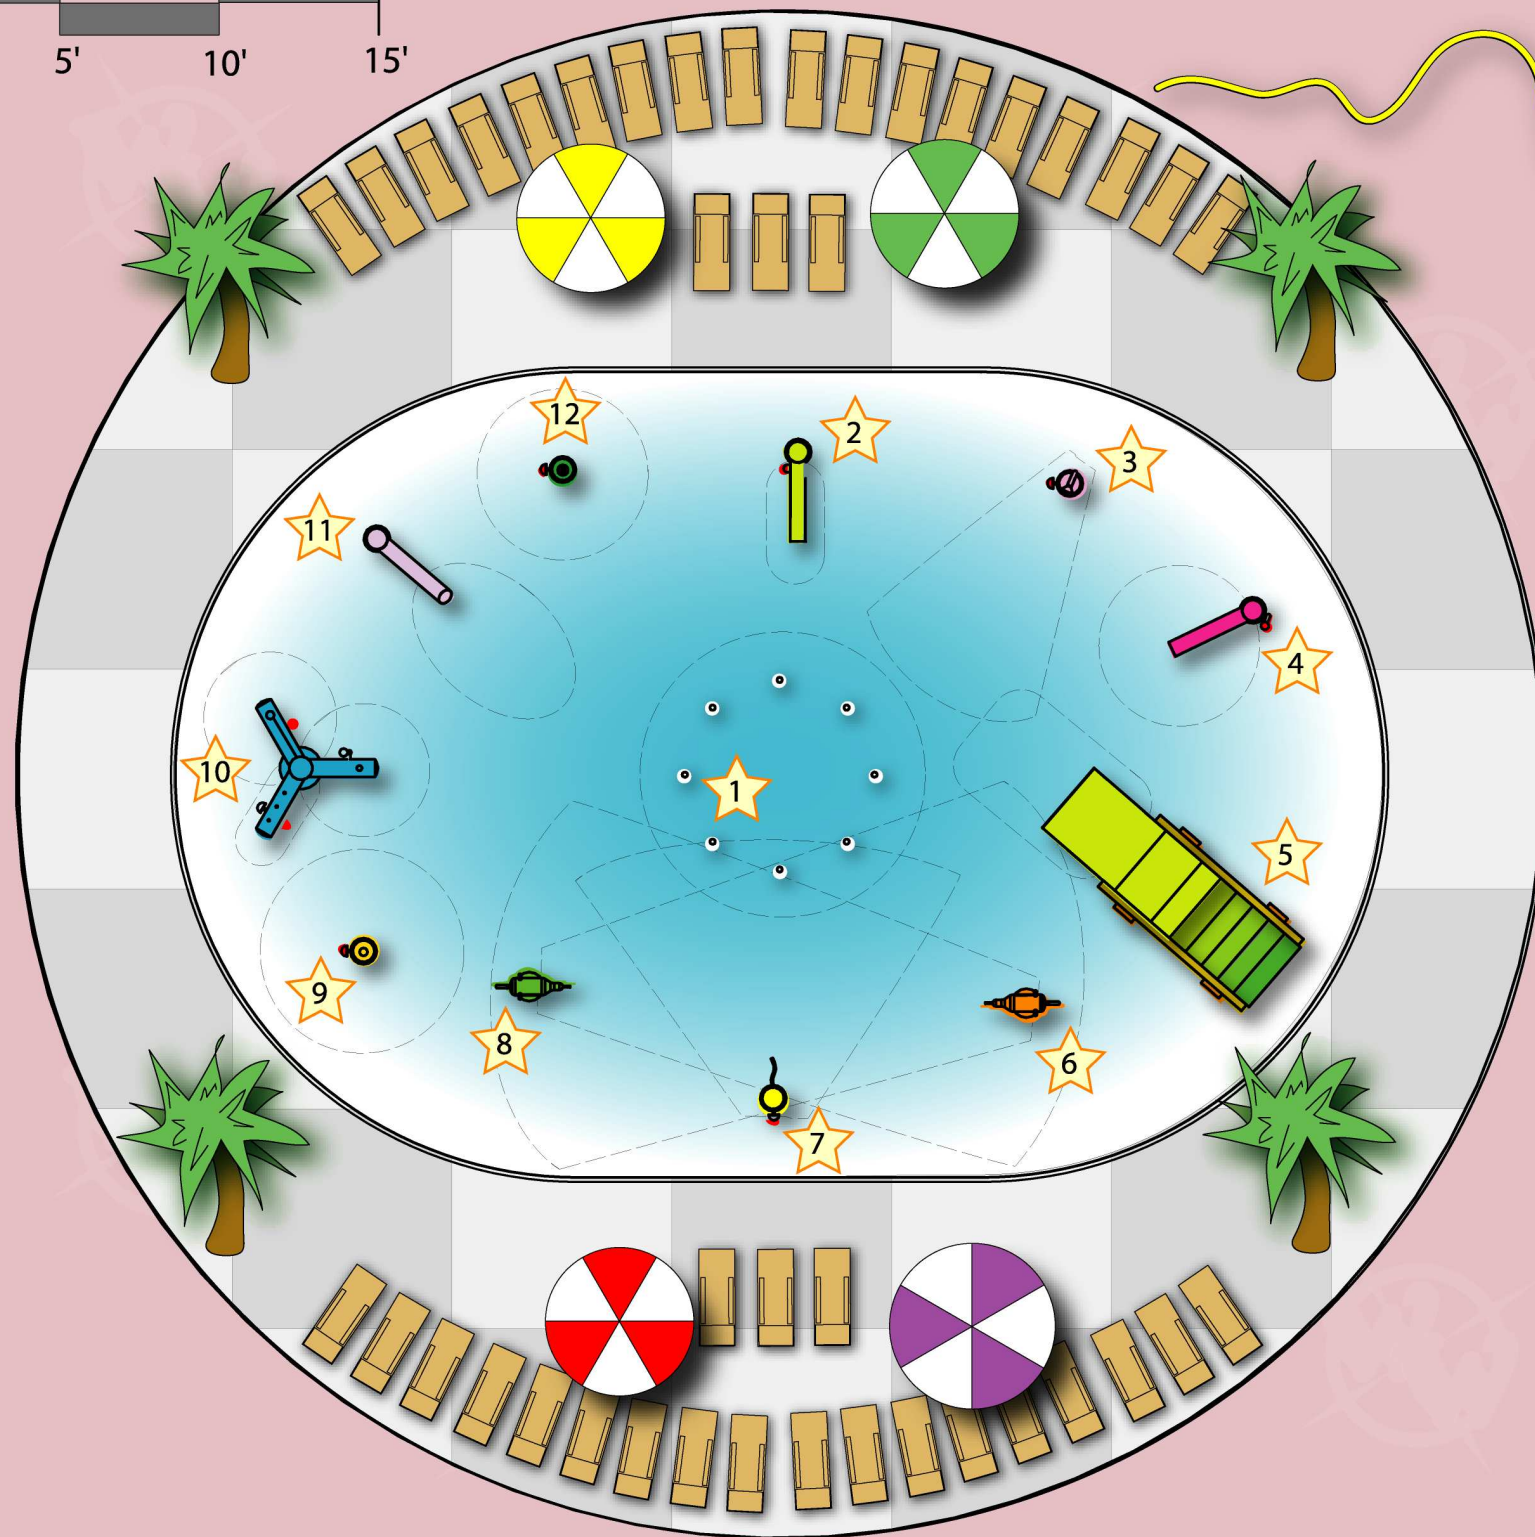

0 5' 10' 15'

Sunfish Series

Thrilling Spraygrounds

- | | | |
|--------------------------------|--------------------------|--|
| ★ 1 8-JET INTERACTIVE FOUNTAIN | ★ 6 KIDDIE WATER BLASTER | ★ 10 TRIPLE ARM TOADSTOOL
UP JETS
UMBRELLA SPRAYER
SPIDER SPRAYER |
| ★ 2 DOWN JETS | ★ 7 LOOSE HOSE | ★ 11 PIPE FALLS |
| ★ 3 FAN SPRAYER | ★ 8 KIDDIE WATER BLASTER | ★ 12 UMBRELLA SPRAYER |
| ★ 4 OVERHEAD SHOWER | ★ 9 SPIDER SPRAYER | |
| ★ 5 LIL' SLIDE | | |

KIDDIE WATER BLASTER

TRIPLE ARM TOADSTOOL

INTERACTIVE FOUNTAIN

PIPE FALLS

LIL' SLIDE