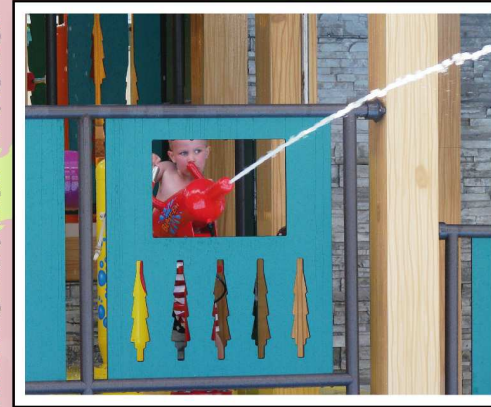

0 5' 10' 15'

Sunfish Series

Thrilling Spraygrounds

- | | | |
|--------------------------------|--------------------------|--|
| ★ 1 8-JET INTERACTIVE FOUNTAIN | ★ 6 KIDDIE WATER BLASTER | ★ 10 TRIPLE ARM TOADSTOOL
UP JETS
UMBRELLA SPRAYER
SPIDER SPRAYER |
| ★ 2 DOWN JETS | ★ 7 LOOSE HOSE | ★ 11 PIPE FALLS |
| ★ 3 FAN SPRAYER | ★ 8 KIDDIE WATER BLASTER | ★ 12 UMBRELLA SPRAYER |
| ★ 4 OVERHEAD SHOWER | ★ 9 SPIDER SPRAYER | |
| ★ 5 LIL' SLIDE | | |

KIDDIE WATER BLASTER

TRIPLE ARM TOADSTOOL

INTERACTIVE FOUNTAIN

PIPE FALLS

LIL' SLIDE